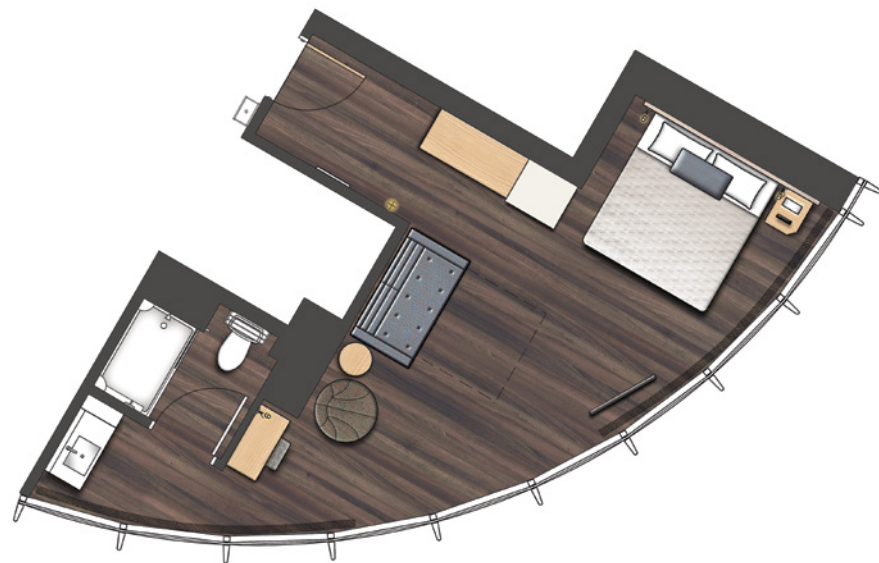

## STANDARD KING ROOMS

- Approximately 238 square feet
- 55 guest rooms
- One king bed and pull-out sofa
- Accommodates four guests

## DELUXE KING ROOMS

- Approximately 395 square feet
- 13 guest rooms
- One king bed and pull-out sofa
- Accommodates four guests

## KIDS' SUITE AND SKYLINE KIDS' SUITE

- Approximately 575 square feet
- 13 suites
- One king bed, two twin beds and pull-out sofa
- Accommodates five guests

## DELUXE DOUBLE QUEEN ROOMS

- Approximately 395 square feet
- 43 guest rooms
- Two queen beds
- Accommodates four guests