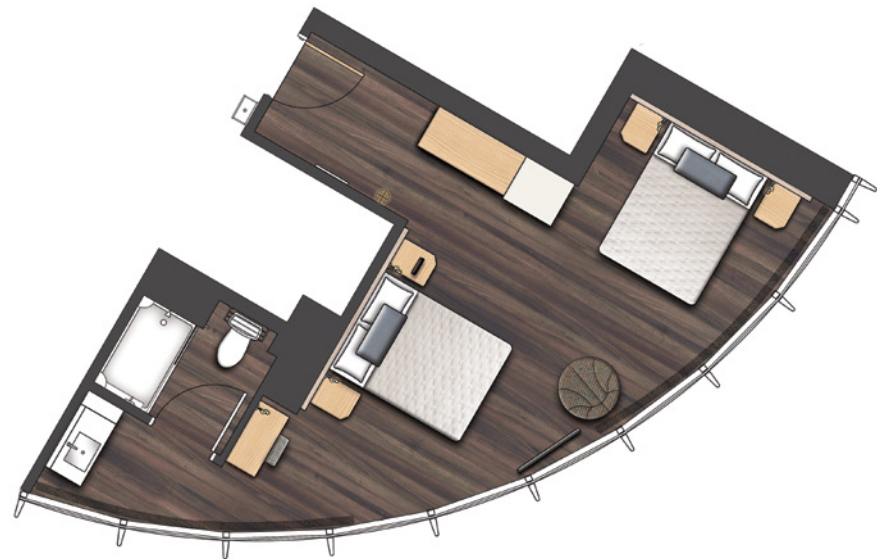

## STANDARD KING ROOMS

- Approximately 238 square feet
- 55 guest rooms
- One king bed and pull-out sofa
- Accommodates four guests

## DELUXE KING ROOMS

- Approximately 395 square feet
- 13 guest rooms
- One king bed and pull-out sofa
- Accommodates four guests

## KIDS' SUITE AND SKYLINE KIDS' SUITE

- Approximately 575 square feet
- 13 suites
- One king bed, two twin beds and pull-out sofa
- Accommodates five guests

## DELUXE DOUBLE QUEEN ROOMS

- Approximately 395 square feet
- 43 guest rooms
- Two queen beds
- Accommodates four guests